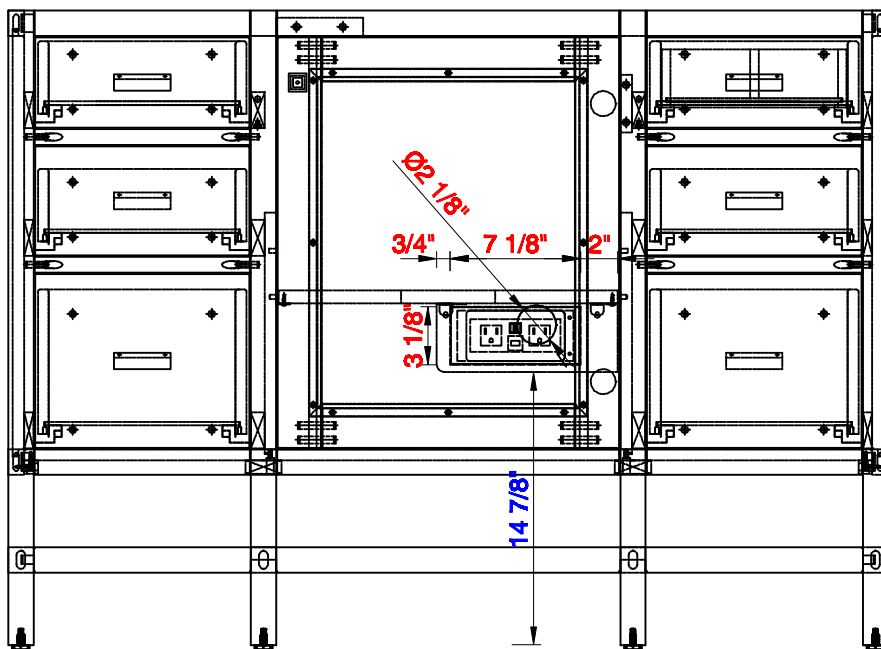

47 7/8"

Item Number:
E444-V48-MCA

JAMES MARTIN

VANITIES™

Addison 47 7/8" Single Cabinet
Diagrams with Dimensions
page 01 of 01

1215mm

Item Number:
E444-V48-MCA

JAMES MARTIN

VANITIES™

Addison 1215mm Single Cabinet
Diagrams with Dimensions
page 01 of 01