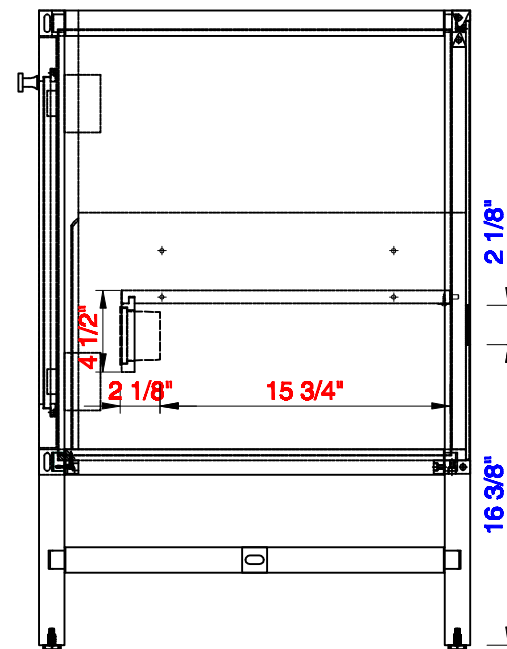

47 7/8"

Item Number:
E444-V48-MCA

JAMES MARTIN

VANITIES™

Addison 47 7/8" Single Cabinet
Diagrams with Dimensions
page 01 of 01

1215mm

Item Number:
E444-V48-MCA

JAMES MARTIN

VANITIES™

Addison 1215mm Single Cabinet
Diagrams with Dimensions
page 01 of 01